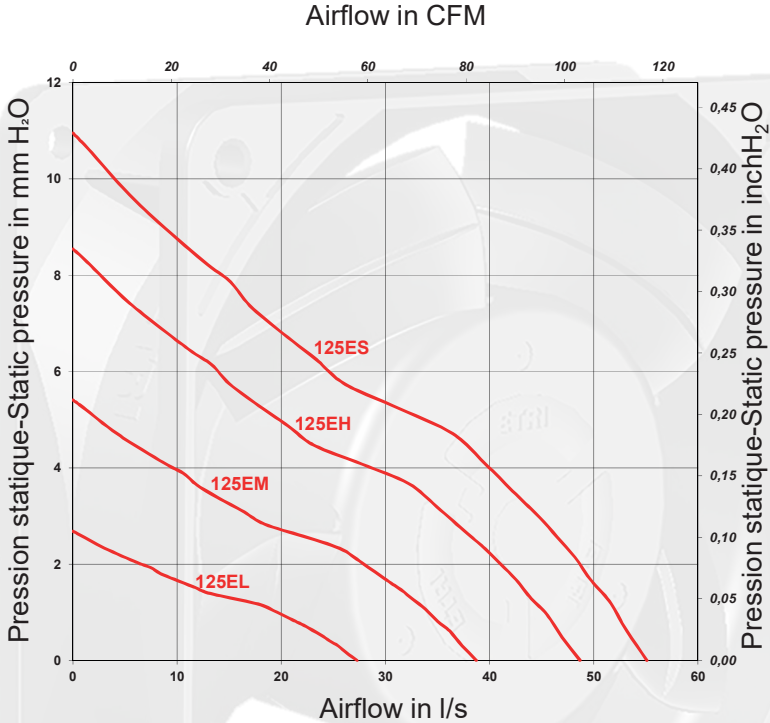

# 125E

## 120x120x38mm

- 85 to 265 V
- 50-60Hz
- Up to 70°C
- Up to -20°C
- L-10 life expectancy at 40°C:  
Up to 80.000 hours
- Up to IP20
- Housing in plastic UL94V-0
- Impeller in plastic UL94V-0